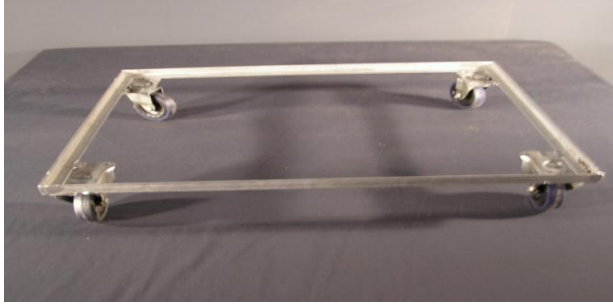

These cages are completely assembled. Made with 14 gauge galvanized-after wire. The sides and tops are 1x2-inch, the floors are ½ x 1-inch, the fronts are 1x1-inch baby saver wire which makes these cages the strongest available. By adding urine guards to the back and sides the cages are kit safe. Dura-Trays® are standard and included in the price. The door edges are covered with vinyl door guard and the doors swing outward. Solid metal dividers are used between the divided units.

ROLLER CAGE BASE

All metal cage base with swivel wheels. Makes it easy to move stacked cages for cleaning or rearranging.

Order #	Size	Price
RB12	18 X 24	\$42.15
RB13	18 X 30	\$44.10
RB22	24 X 24	\$44.10
RB23	24 X 30	\$48.70
RB24	24 X 36	\$50.85
RB33	30 X 30	\$50.85
RB36	30 X 36	\$54.60