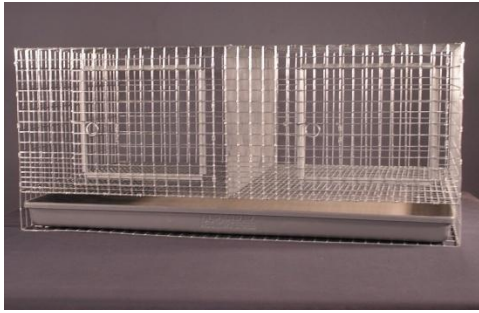

These cages are completely assembled. Made with 14 gauge galvanized-after wire. The sides and tops are 1x2-inch, the floors are ½ x 1-inch, the fronts are 1x1-inch baby saver wire which makes these cages the strongest available. By adding urine guards to the back and sides the cages are kit safe. Dura-Trays® are standard and included in the price. The door edges are covered with vinyl door guard and the doors swing outward. Solid metal dividers are used between the divided units.

DURATRAYS ®

BEWARE OF LIGHTWEIGHT IMITATIONS!!!!

High Density, All weather Polyethylene, Non-Toxic, FDA approved with a specially designed deflection lip, seamless construction. Dura-Trays are slide out style with 2 ½ inch deep sides - Impact and chemical resistant. Dura-Tray is a superior Polymaid product.

RESTING MATS

Rest for the weary foot! Washable heavy-duty plastic resting pad gives your animal relief from constantly being on the wire floor. Plastic tabs hook onto the floor wire. Dishwasher Safe!

RM1 fits on ½"x1" wire and is a stiffer, less chewable plastic mat.

SIMPLE CAGES

These cages can be hung, used as topper on the Stacked cage units or can be stacked with the addition of legs, slides, & trays. **CAGES WITHOUT TRAYS** are constructed of 14 gauge galvanized-after wire. The top, sides and front are 1 x 2-