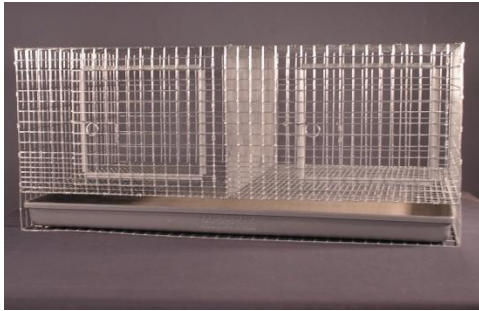

These cages are completely assembled. Made with 14 gauge galvanized-after wire. The sides and tops are 1x2-inch, the floors are ½ x 1-inch, the fronts are 1x1-inch baby saver wire which makes these cages the strongest available. By adding urine guards to the back and sides the cages are kit safe. Dura-Trays® are standard and included in the price. The door edges are covered with vinyl door guard and the doors swing outward. Solid metal dividers are used between the divided units.

DURATRAYS ®

BEWARE OF LIGHTWEIGHT IMITATIONS!!!!

High Density, All weather Polyethylene, Non-Toxic, FDA approved with a specially designed deflection lip, seamless construction. Dura-Trays are slide out style with 2 ½ inch deep sides - Impact and chemical resistant. Dura-Tray is a superior Polymaid product.

RESTING MATS

Rest for the weary foot! Washable heavy-duty plastic resting pad gives your animal relief from constantly being on the wire floor. Plastic tabs hook onto the floor wire. Dishwasher Safe!

RM1 fits on ½"x1" wire and is a stiffer, less chewable plastic mat.

SIMPLE CAGES

These cages can be hung, used as topper on the Stacked cage units or can be stacked with the addition of legs, slides, & trays. **CAGES WITHOUT TRAYS** are constructed of 14 gauge galvanized-after wire. The top, sides and front are 1 x 2-