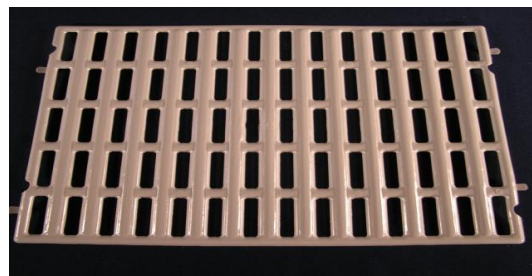

DURATRAYS ®

BEWARE OF LIGHTWEIGHT IMITATIONS!!!!

High Density, All weather Polyethylene, Non-Toxic, FDA approved with a specially designed deflection lip, seamless construction. Dura-Trays are slide out style with 2 ½ inch deep sides - Impact and chemical resistant. Dura-Tray is a superior Polymaid product.

RESTING MATS

Rest for the weary foot! Washable heavy-duty plastic resting pad gives your animal relief from constantly being on the wire floor. Plastic tabs hook onto the floor wire. Dishwasher Safe!

RM1 fits on ½"x1" wire and is a stiffer, less chewable plastic mat.

***RM1 - made of harder ABS plastic**

Order #	Size	1-11	12+
RM1	10" x 14 ½"	\$2.60	\$2.25
RM4 - ECO	10" x 14 ½"	\$2.25	\$2.00
RM5 - ECO	5" x 14"	\$1.25	NA

- **RM4/5 are made from recycled softer plastic**

SIMPLE CAGES

These cages can be hung, used as topper on the Stacked cage units or can be stacked with the addition of legs, slides, & trays. **CAGES WITHOUT TRAYS** are constructed of 14 gauge galvanized-after wire. The top, sides and front are 1 x 2-