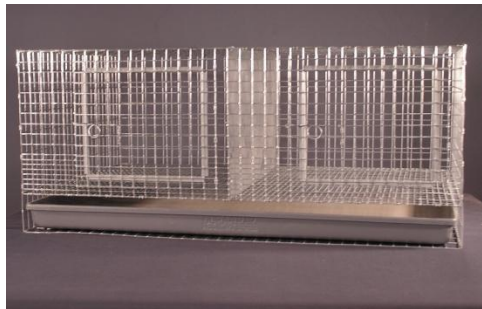

These cages are completely assembled. Made with 14 gauge galvanized-after wire. The sides and tops are 1x2-inch, the floors are ½ x 1-inch, the fronts are 1x1-inch baby saver wire which makes these cages the strongest available. By adding urine guards to the back and sides the cages are kit safe. Dura-Trays® are standard and included in the price. The door edges are covered with vinyl door guard and the doors swing outward. Solid metal dividers are used between the divided units.

DURATRAYS ®

BEWARE OF LIGHTWEIGHT IMITATIONS!!!!

High Density, All weather Polyethylene, Non-Toxic, FDA approved with a specially designed deflection lip, seamless construction. Dura-Trays are slide out style with 2 ½ inch deep sides - Impact and chemical resistant. Dura-Tray is a superior Polymaid product.

RESTING MATS

Rest for the weary foot! Washable heavy-duty plastic resting pad gives your animal relief from constantly being on the wire floor. Plastic tabs hook onto the floor wire. Dishwasher Safe!

RM1 fits on ½"x1" wire and is a stiffer, less chewable plastic mat.

SIMPLE CAGES

These cages can be hung, used as topper on the Stacked cage units or can be stacked with the addition of legs, slides, & trays. **CAGES WITHOUT TRAYS** are constructed of 14 gauge galvanized-after wire. The top, sides and front are 1 x 2-