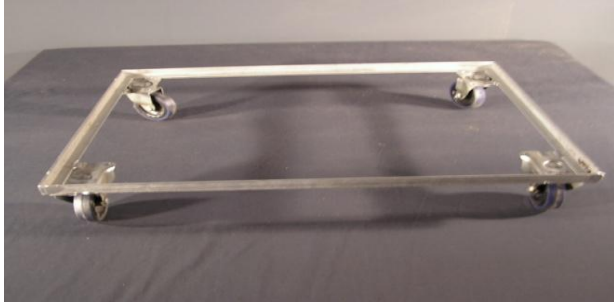

These cages are completely assembled. Made with 14 gauge galvanized-after wire. The sides and tops are 1x2-inch, the floors are ½ x 1-inch, the fronts are 1x1-inch baby saver wire which makes these cages the strongest available. By adding urine guards to the back and sides the cages are kit safe. Dura-Trays® are standard and included in the price. The door edges are covered with vinyl door guard and the doors swing outward. Solid metal dividers are used between the divided units.

ROLLER CAGE BASE

All metal cage base with swivel wheels. Makes it easy to move stacked cages for cleaning or rearranging.

Order #	Size	Price
RB12	18 X 24	\$42.15
RB13	18 X 30	\$44.10
RB22	24 X 24	\$44.10
RB23	24 X 30	\$48.70
RB24	24 X 36	\$50.85
RB33	30 X 30	\$50.85
RB36	30 X 36	\$54.60